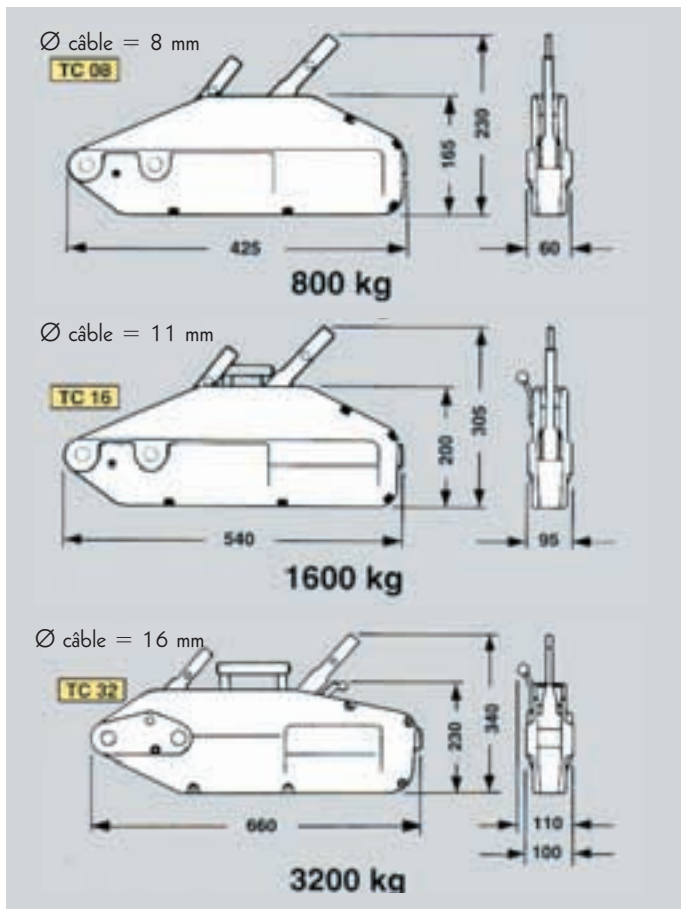

T.L.V.

Manual lever winch from 800 to 3200 kg

2, boulevard de l'Industrie - B.P. 59 - 28501 Vernouillet cedex - France

Tel. : (33) 02 37 38 95 95 - Fax : (33) 02 37 38 95 99

Internet : www.verlinde.com

JV 11 2002 TLV

T.L.V.

Manual lever winch from 800 to 3200 kg

- The TLV lever winch is suitable for lifting and pulling loads over long distances.
- It is manufactured from high resistance aluminium which makes it light and easy to handle.
- The TLV is a heavy duty tool suitable for tough working conditions.
- Easy maintenance, suitable for all outdoor purposes.
- 3 sizes available : 800, 1600 and 3200 kg.
- It complies with the current european safety regulations.
- It is delivered with a 20 m rope with a hook fitted to one end.
- 1 year guarantee.

Winch type	TC 08	TC 16	TC 32
S.W.L. (kg)	800	1600	3200
Lever length (mm)	800	1120	1120
Effort on lever (kg)	28.5	41	44
Rope dis. (mm)	8	11	16
Rope length (m)	20	20	20
Breaking load (kg)	4800	9600	19200
Dimensions (mm)	425x60 x230	540x95 x305	660x110 x340
Net weight (kg)	6	11	22